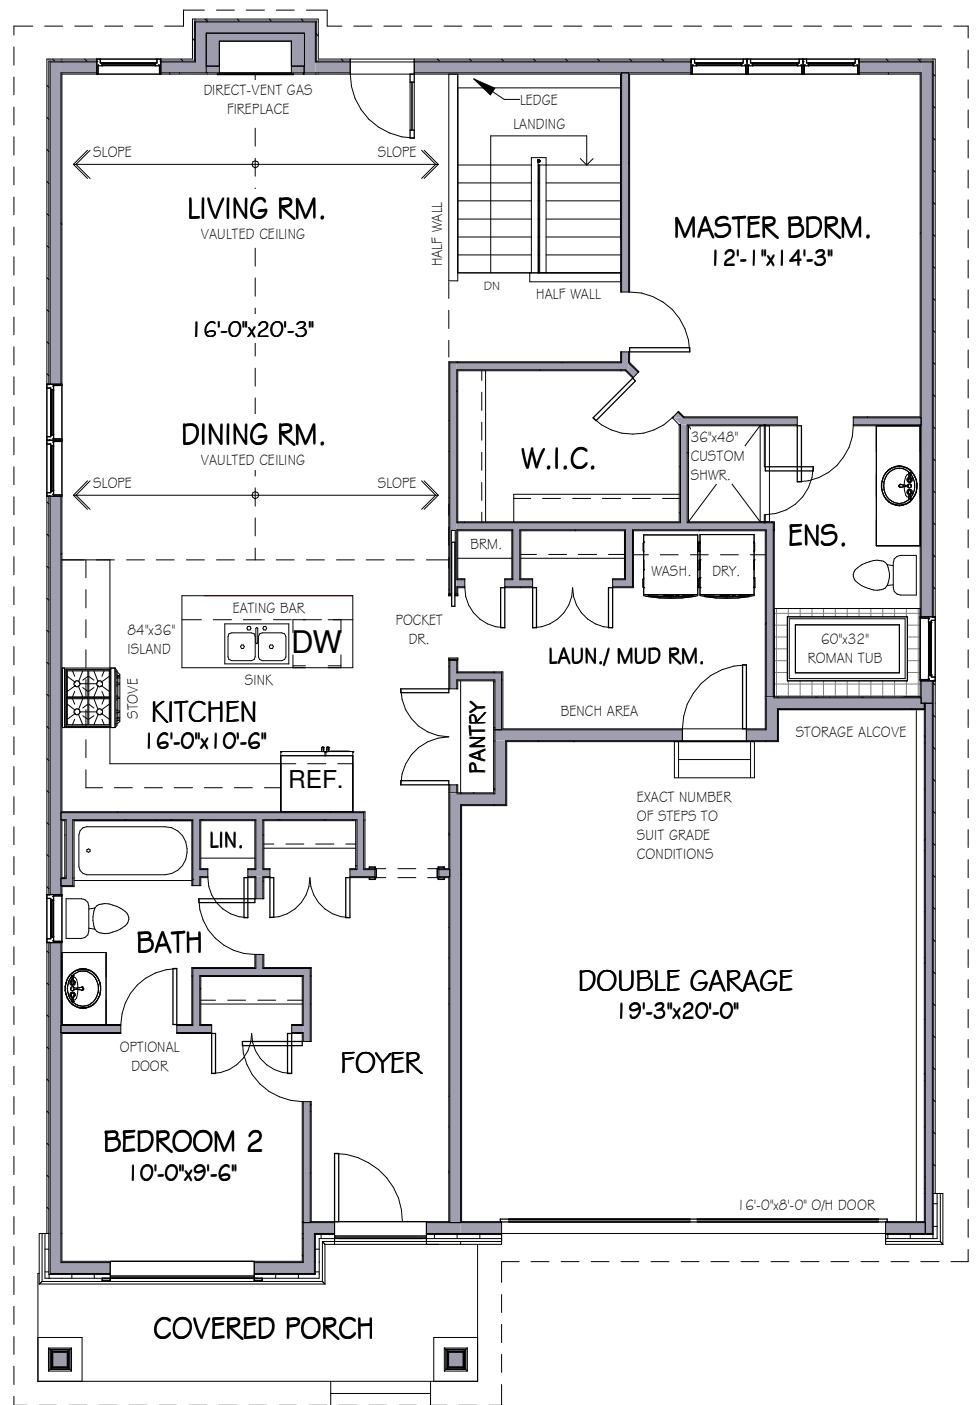

THE EMILY

1,407 SQ. FT.

ARTIST CONCEPTION

GROUND FL.
1,407 SQ.FT.

OPTIONAL GROUND FL. w/
OPEN STAIRS TO BASEMENT
1,407 SQ.FT.

JANUARY 26, 2018

ALL HOUSE RENDERINGS ARE ARTIST CONCEPTIONS. ALL FLOOR PLANS ARE APPROXIMATE DIMENSIONS. ACTUAL USEABLE FLOOR SPACE MAY VARY FROM THE STATED AREA. E ≠ OE