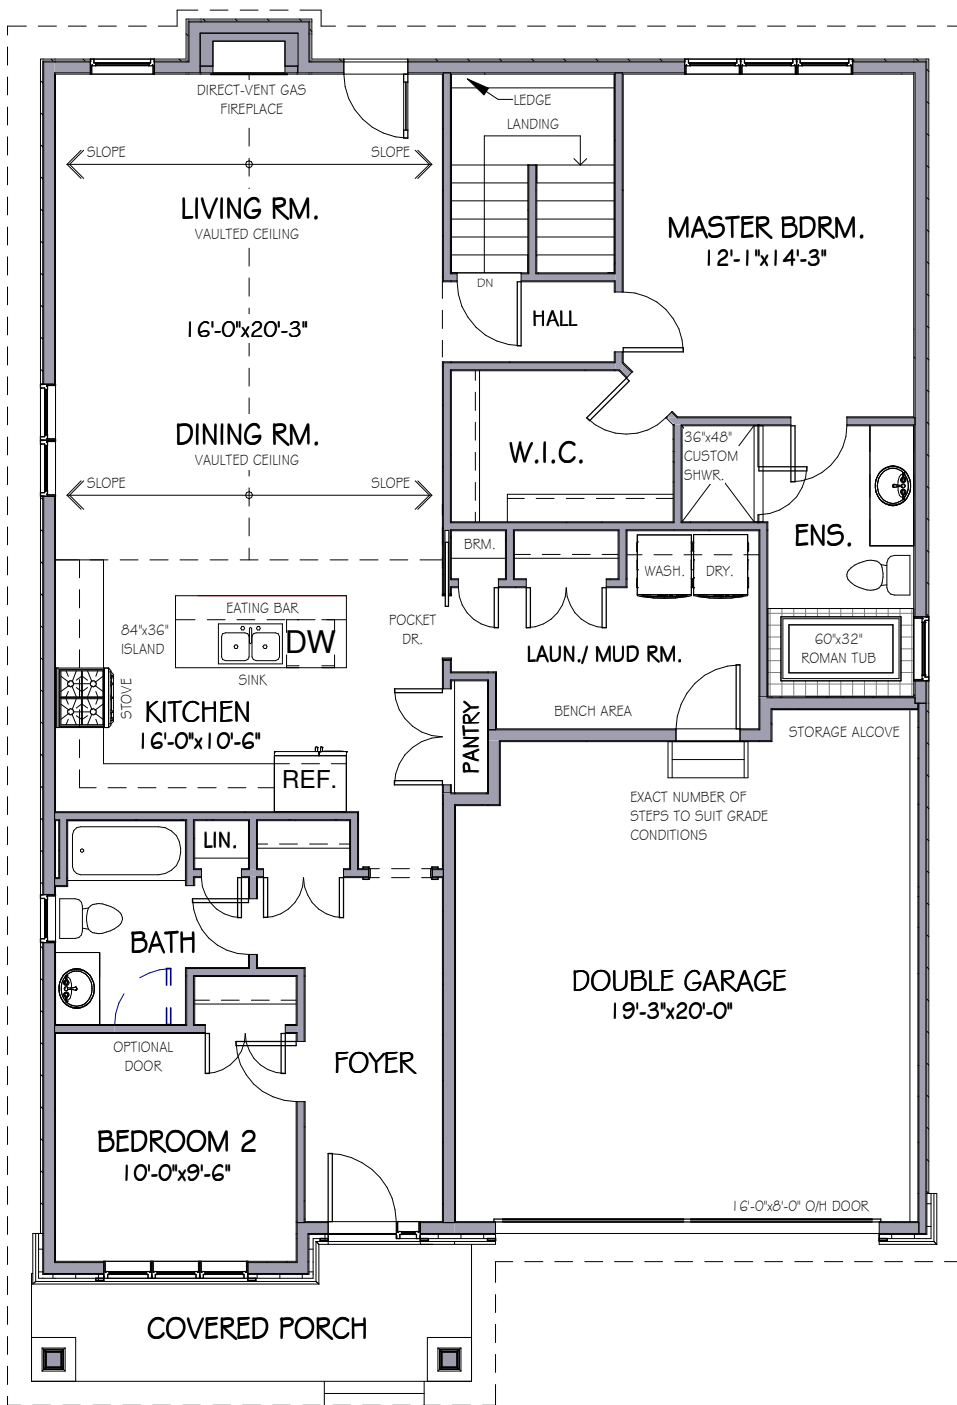

THE EMILY

1,407 SQ. FT.

ARTIST CONCEPTION

GROUND FL.
1,407 SQ.FT.

OPTIONAL GROUND FL. w/
OPEN STAIRS TO BASEMENT
1,407 SQ.FT.

JANUARY 26, 2018

ALL HOUSE RENDERINGS ARE ARTIST CONCEPTIONS. ALL FLOOR PLANS ARE APPROXIMATE DIMENSIONS. ACTUAL USEABLE FLOOR SPACE MAY VARY FROM THE STATED AREA. E ≠ OE