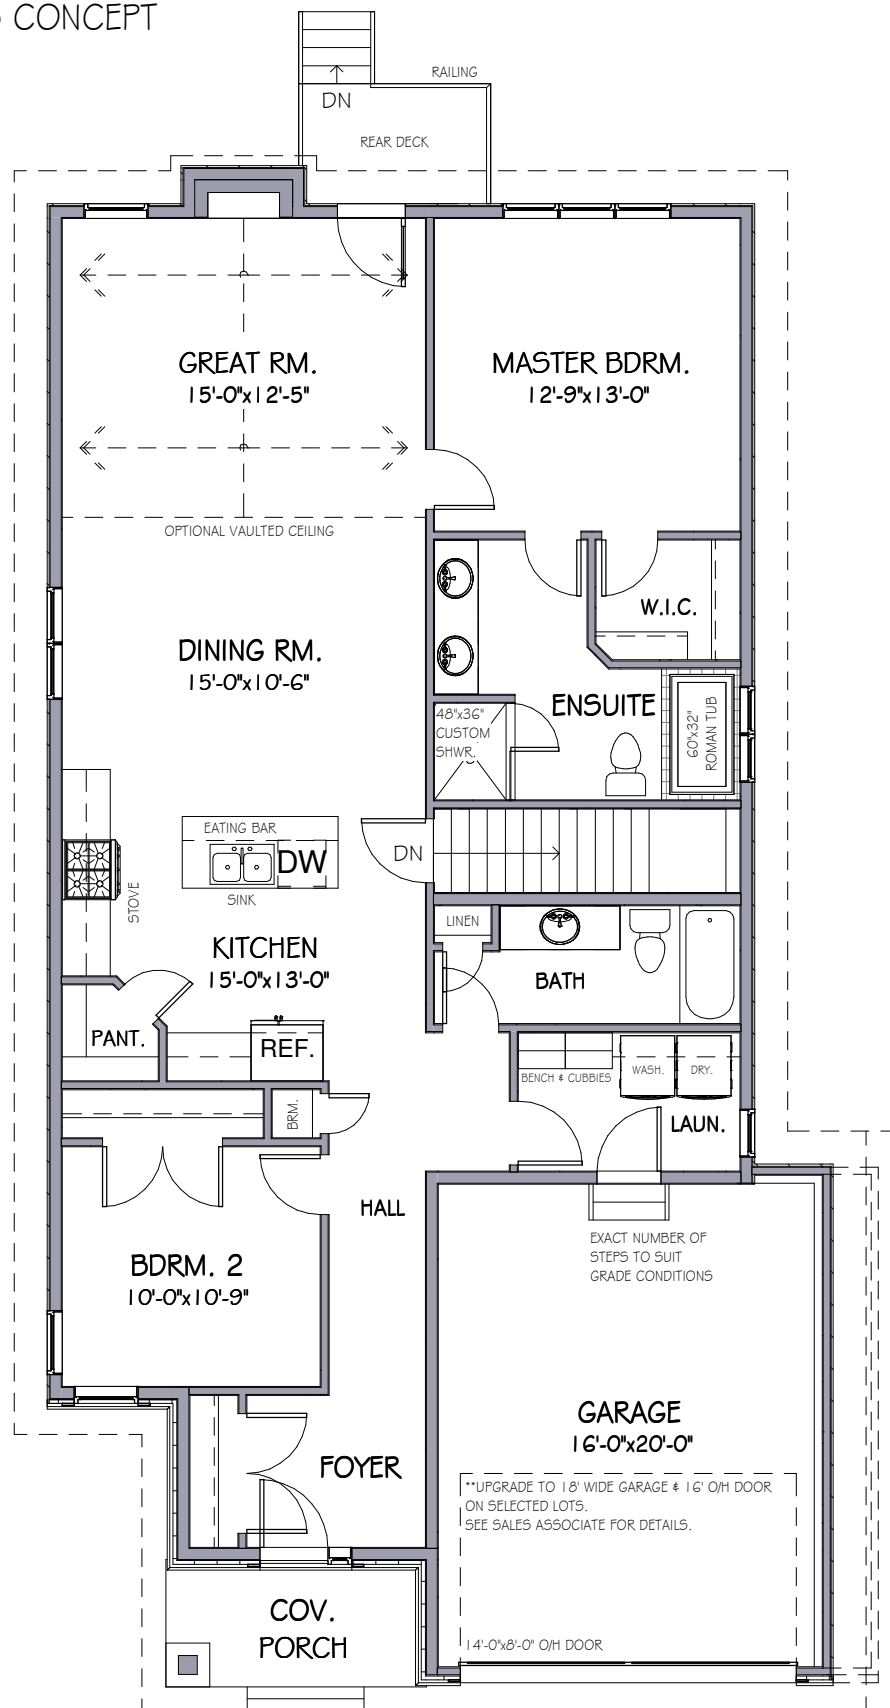

THE IVY- 40' LOT

1,408 SQ. FT.

ARTISTS CONCEPT

GROUND FL.

1,408 SQ. FT.

ALL HOUSE RENDERINGS ARE ARTIST CONCEPTIONS. ALL FLOOR PLANS ARE APPROXIMATE DIMENSIONS. ACTUAL USEABLE FLOOR SPACE MAY VARY FROM THE STATED AREA. E & OE